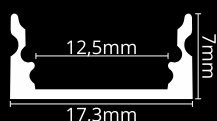

LED PROFILE SURFACE 1 BLACK

colors

covers