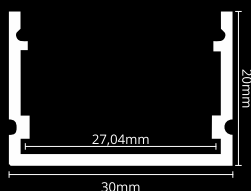

LED PROFILE SURFACE 7 BLACK

colors

covers