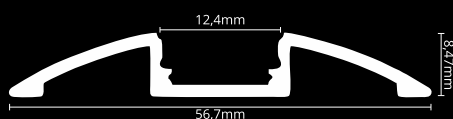

LED PROFILE SURFACE 4 WHITE

colors

covers