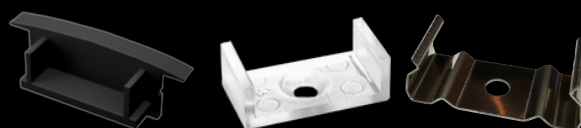

accessories