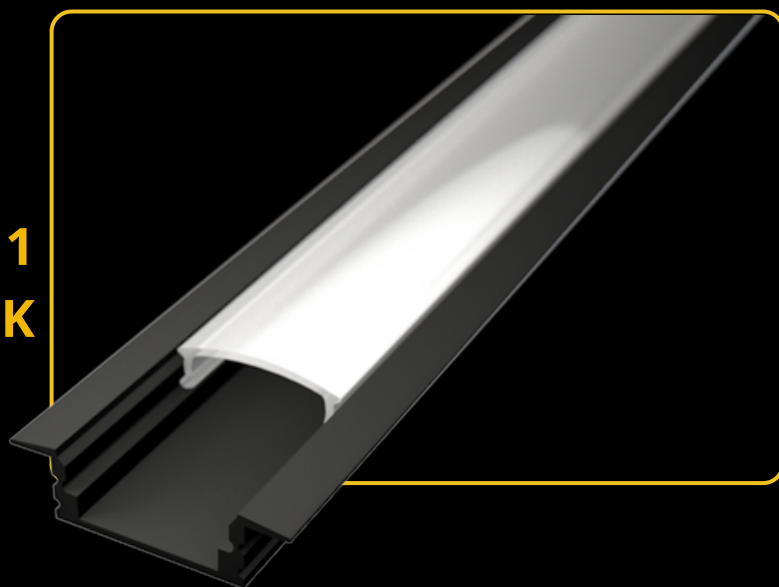

LED PROFILE RECESSED 1 BLACK

colors

covers