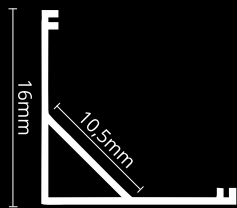

LED PROFILE CORNER 2

colors

covers