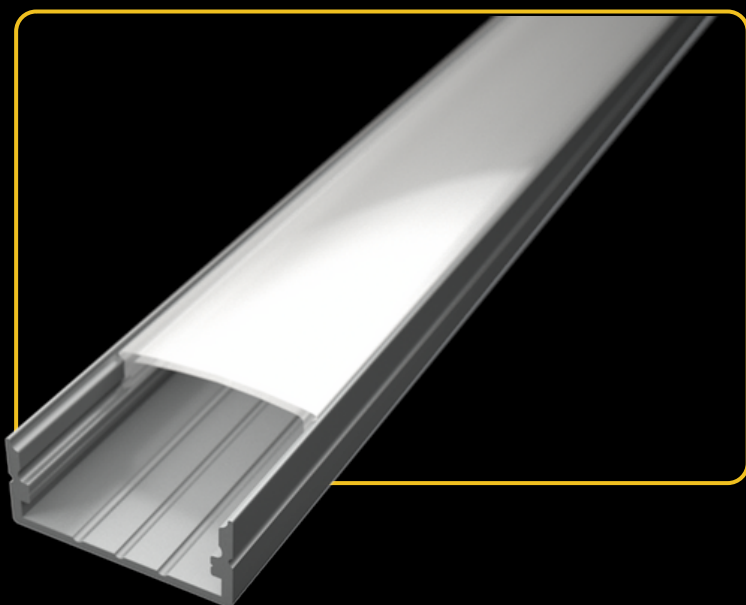

SURFACE PROFILES

LED PROFILE SURFACE 3 WHITE