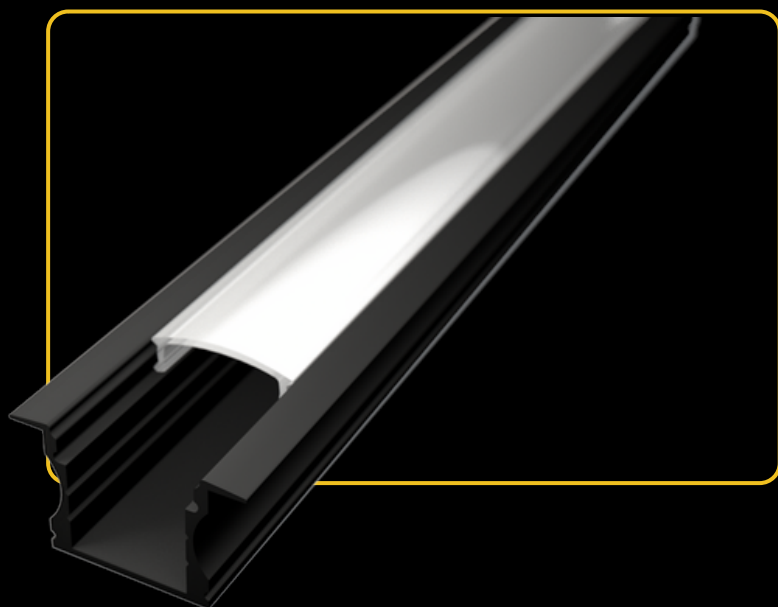

RECESSED PROFILES

LED PROFILE RECESSED 2 BLACK