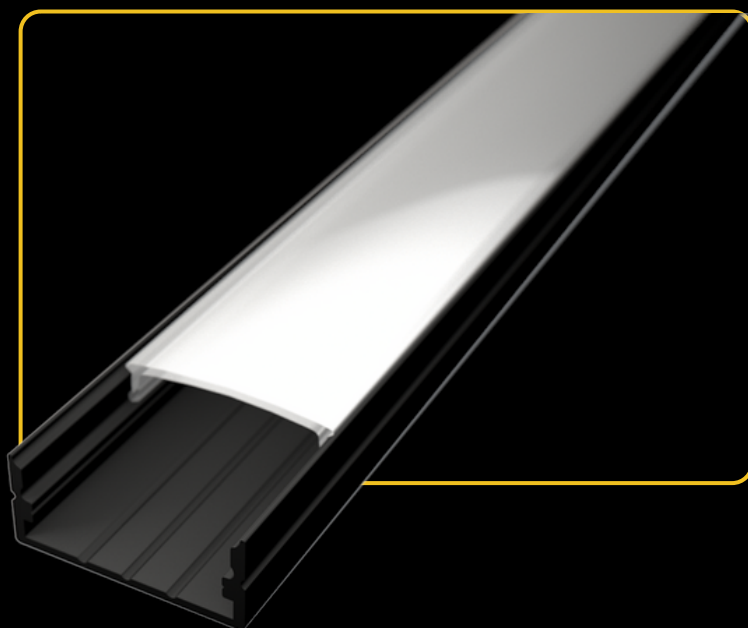

LED PROFILE SURFACE 3 BLACK

colors

covers