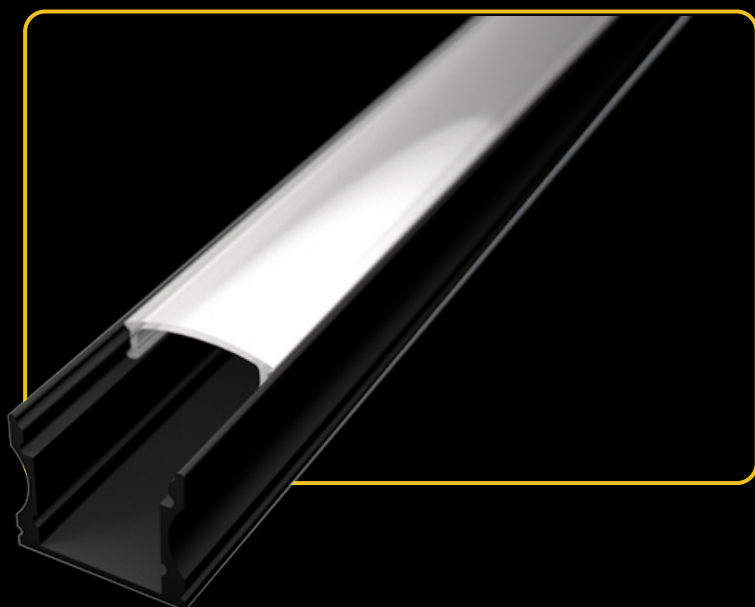

SURFACE PROFILES

LED PROFILE SURFACE 2 BLACK