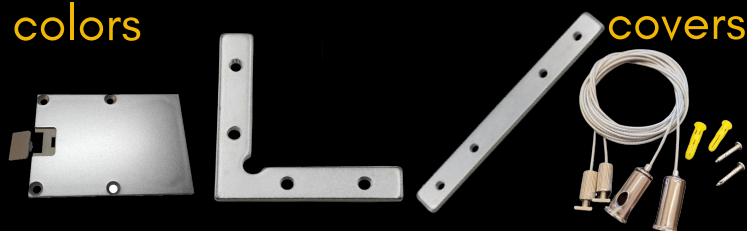

# SUSPENDED PROFILES

## LED PROFILE SUSPENDED 1

colors

covers

accessories

KÓD	NÁZOV
LP411	2m LED profile SUSPENDED 1
LP411-MILKC	2m milk cover for profile SUSPENDED 1
LP411-end	Ending + 4 screws
LP411-clip	Clip (kit)
LP090-CC1	Corner connector
LP180-LC1	Linear connector