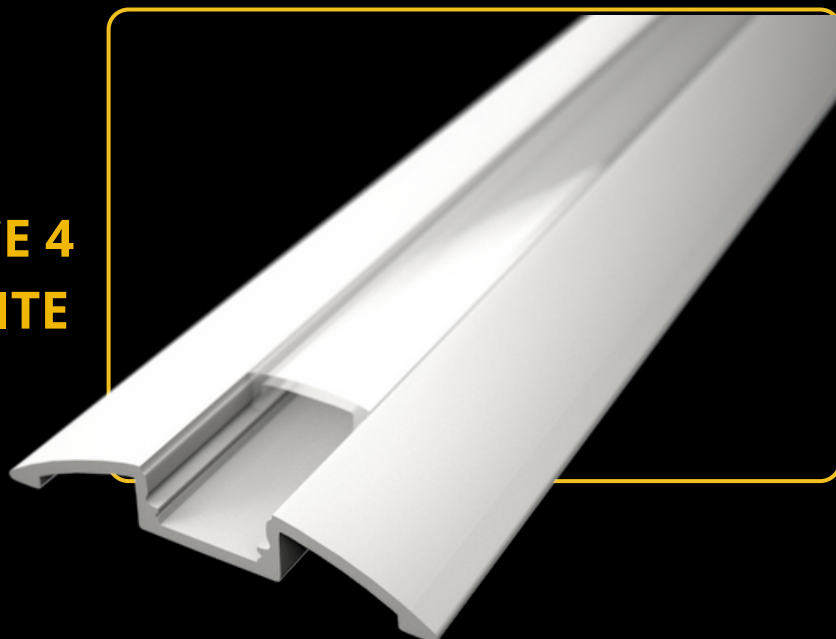

LED PROFILE SURFACE 4 WHITE

colors

covers

accessories

KÓD	NÁZOV
LP104W	2m LED profile SURFACE 4 WHITE
LP-UNICOV1-MLK	2m universal milk cover type 1
LP-UNICOV1-TRA	2m universal transparent cover type 1
LP104W-END	Ending white
LP104W-END-hole	Ending white with hole
LP104-CLIP-metal	CLIP (metal)