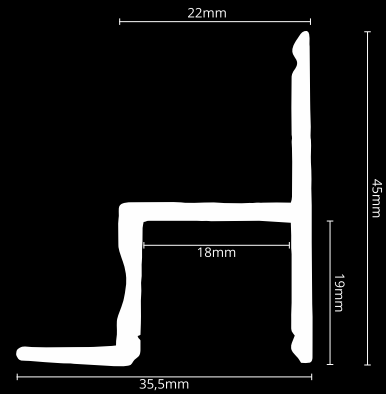

## LED PROFILE RECESSED 7

colors

covers

accessories

KÓD	NÁZOV
LP307	2m LED profile RECESSED 7
LP307-MILKC	2m milk cover for profile RECESSED 7
LP307S-END	Ending silver
LP307S-END-hole	Ending silver with hole
LP307W-END	Ending white
LP307W-END-hole	Ending white with hole