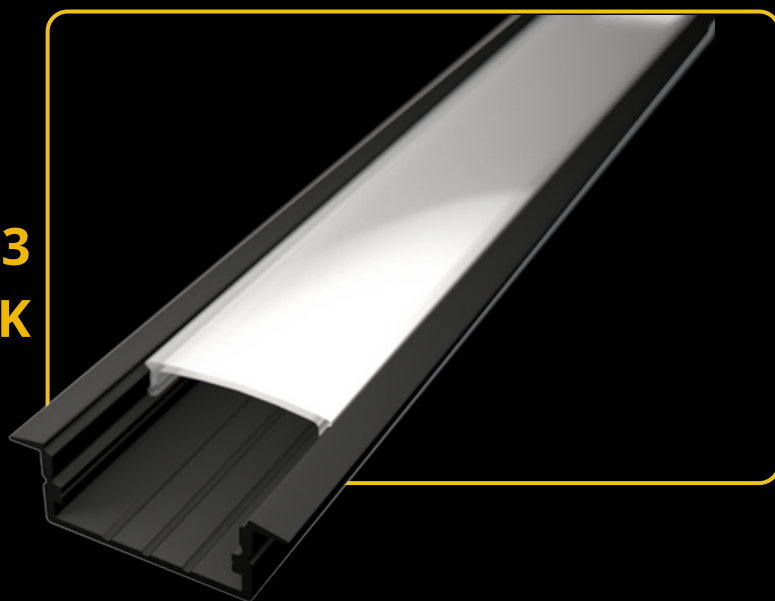

LED PROFILE RECESSED 3 BLACK

colors

covers