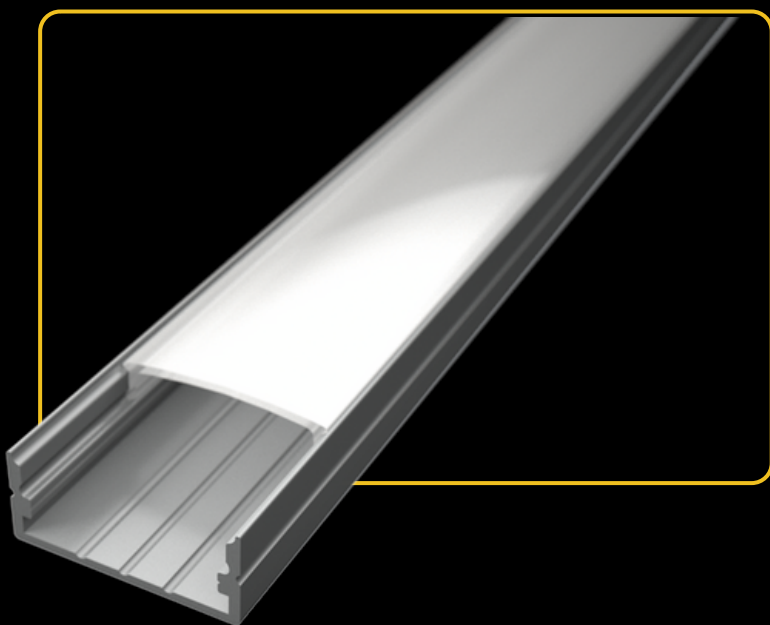

SURFACE PROFILES

LED PROFILE SURFACE 3