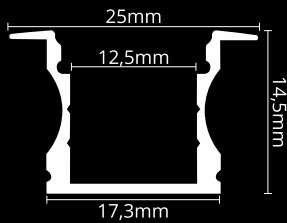

LED PROFILE RECESSED 2

colors

covers