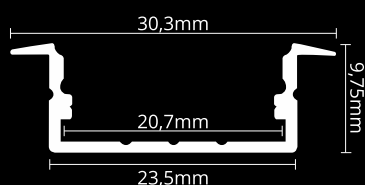

LED PROFILE RECESSED 3 BLACK

colors

covers