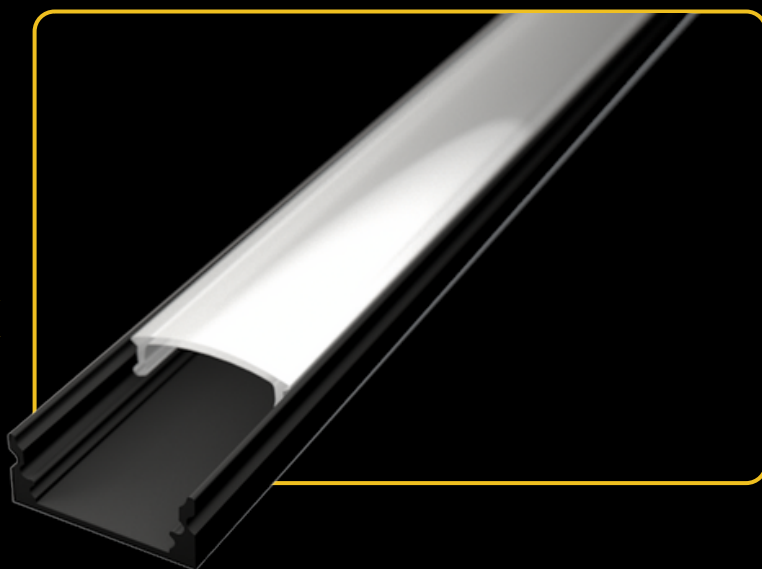

## LED PROFILE SURFACE 1

colors

covers

accessories

KÓD	NÁZOV
LP101	2m LED profile Surface 1
LP-UNICOV1-MLK	2m universal milk cover type 1
LP-UNICOV1-TRA	2m universal transparent cover type 1
LP-UNICOV3-MLK	2m universal milk cover type 3
LP101-END	Ending
LP101-END-hole	Ending with hole
LP101S-END	Ending silver
LP101S-END-hole	Ending silver with hole
LP101-CLIP	CLIP
LP101-CLIP-metal	CLIP (metal)
LP101-COR	Corner Connector
LP101-COR-MLK	Corner Connector with milk cover

## LED PROFILE SURFACE 1 BLACK

colors

covers

accessories

KÓD	NÁZOV
LP101B	2m LED profile SURFACE 1 BLACK
LP-UNICOV1-MLK	2m universal milk cover type 1
LP-UNICOV1-TRA	2m universal transparent cover type 1
LP-UNICOV1-BLK	2m universal BLACK cover type 1
LP101B-END	Ending BLACK
LP101B-END-hole	Ending BLACK with hole
LP101-CLIP	CLIP
LP101-CLIP-metal	CLIP (metal)
LP101B-COR	Corner Connector
LP101B-COR-MLK	Corner Connector with milk cover
LP101B-COR-BLK	Corner Connector with black cover