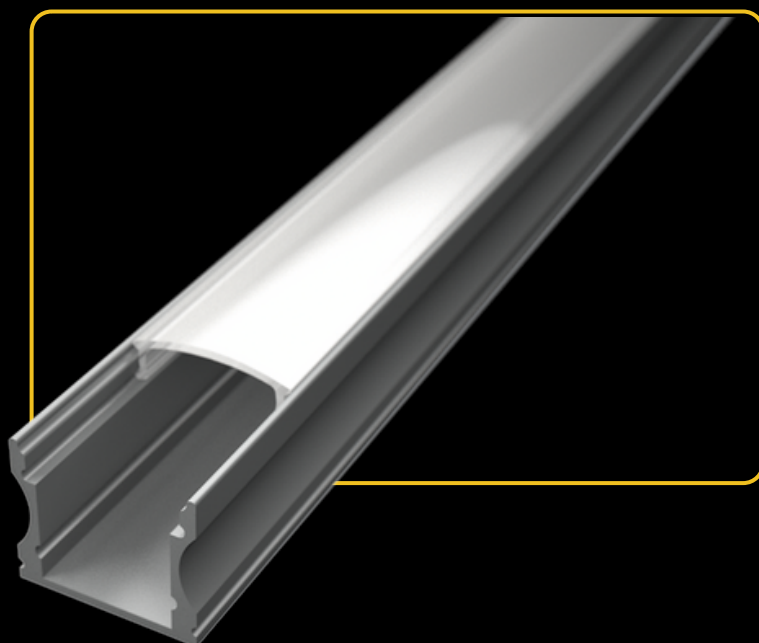

LED PROFILE SURFACE 2

colors

covers