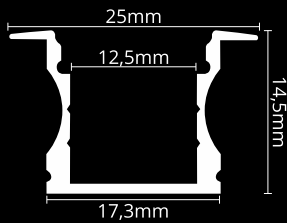

LED PROFILE RECESSED 2 WHITE

colors

covers