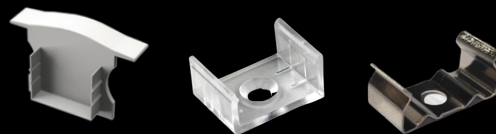

accessories