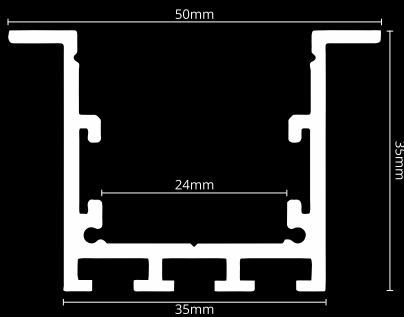

LED PROFILE RECESSED 4