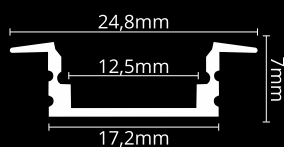

LED PROFILE RECESSED 1 BLACK

colors

covers