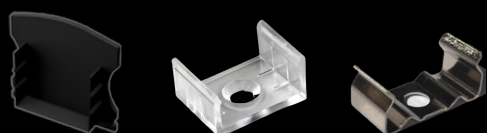

## LED PROFILE SURFACE 2 BLACK

colors

covers

accessories

KÓD	NÁZOV
LP102B	2m LED profile SURFACE 2 BLACK
LP-UNICOV1-MLK	2m universal milk cover type 1
LP-UNICOV1-TRA	2m universal transparent cover type 1
LP-UNICOV1-BLK	2m universal BLACK cover type 1
LP102B-END	Ending BLACK
LP102B-END-hole	Ending BLACK with hole
LP102-CLIP	CLIP
LP102-CLIP-metal	CLIP (metal)