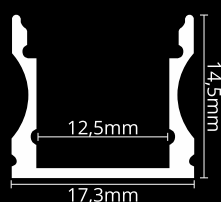

LED PROFILE SURFACE 2

colors

covers