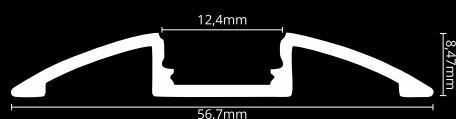

LED PROFILE SURFACE 4

colors

covers