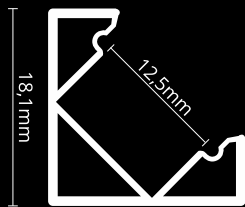

LED PROFILE CORNER 1 BLACK

colors

covers