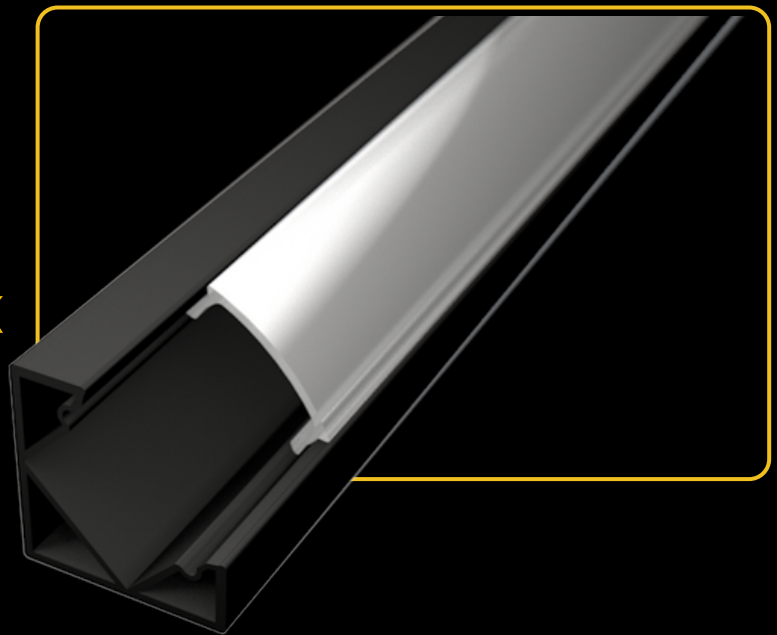

LED PROFILE CORNER 1 BLACK

colors

covers

accessories

KÓD	NÁZOV
LP201B	2m LED profile CORNER 1 BLACK
LP-UNICOV1-MLK	2m universal milk cover type 1
LP-UNICOV1-TRA	2m universal transparent cover type 1
LP-UNICOV1-BLK	2m universal BLACK cover type 1
LP201B-END	Ending BLACK
LP201B-END-hole	Ending BLACK with hole
LP201-CLIP	CLIP