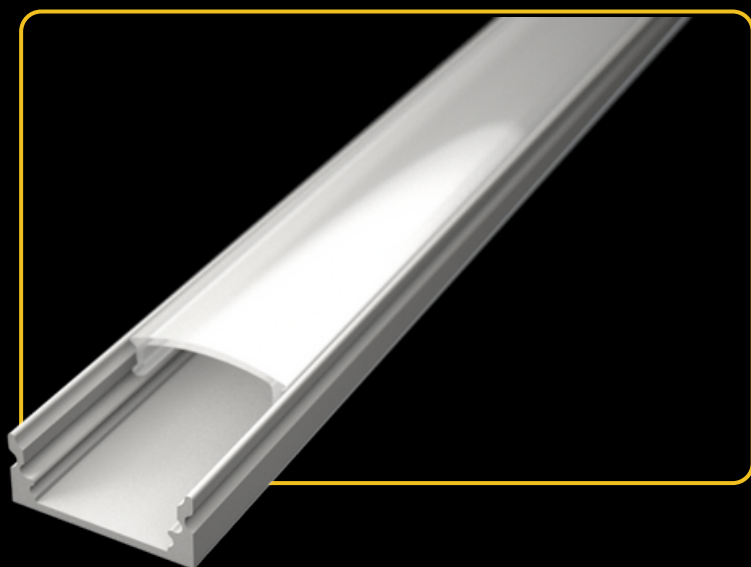

SURFACE PROFILES

LED PROFILE SURFACE 1 WHITE