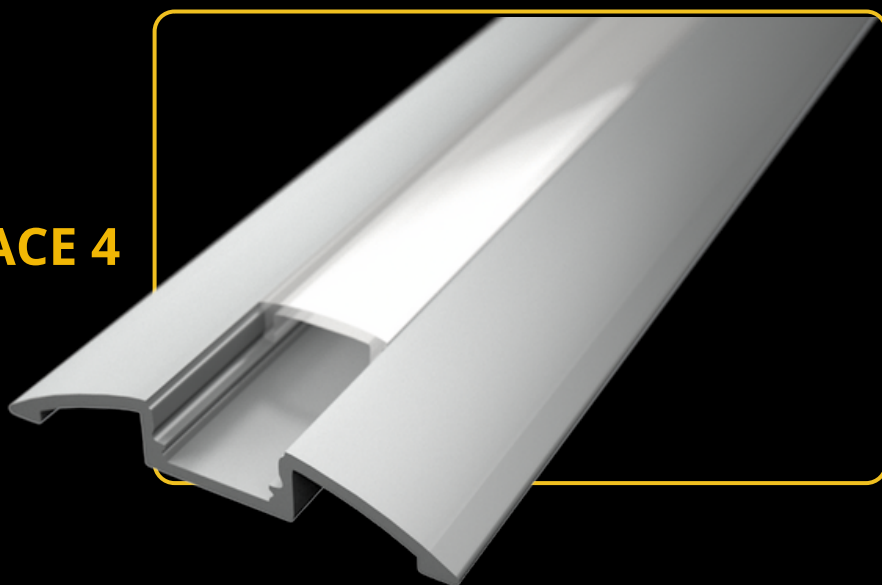

LED PROFILE SURFACE 4

colors

covers

accessories

KÓD	NÁZOV
LP104	2m LED profile SURFACE 4
LP-UNICOV1-MLK	2m universal milk cover type 1
LP-UNICOV1-TRA	2m universal transparent cover type 1
LP104-END	Ending
LP104-END-hole	Ending with hole
LP104S-END	Ending silver
LP104S-END-hole	Ending silver with hole
LP104-CLIP-metal	CLIP (metal)